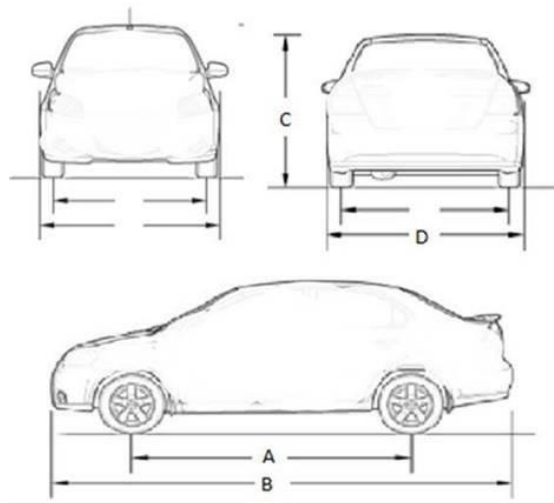

## CHEVROLET CAVALIER

Code	Name	Body	Package	Description
1KF19	Cavalier	Sedán	A	<b>LS:</b> 3 cylinders engine with 161 hp@55000 rpm/ 6 speed automatic transmission/ 16" alloy wheels/ Infotainment system® with 8" touchscreen/ Air conditioning with manual controls
1KF19	Cavalier	Sedán	B	<b>LT:</b> Same content as package A, plus: Heated outside mirrors/ Rear park assist/ Electronic stability control
1KG19	Cavalier	Sedán	C	<b>RS:</b> Same content as package B, plus: Power folding outside mirrors/ Blindspot Indicator

## DIMENSIONS

<b>EXTERIOR</b>	mm	in		<b>FRONT ROW</b>	mm	in
Wheelbase (A)	2,640	103.9		Head room (w/o sunroof)	998	39.3
Length (B)	4,614	181.6		Shoulder Room	1,416	55.7
Height (C)	1,485	58.4		Leg Room	1,049	41.3
Width (D)	1,779	70.03		Hips Room	1,288	50.7
Front track width (E)	1,535	60.4		<b>REAR ROW</b>	mm	in
<b>CAPACITY</b>	L	gal		Head room (w/ sunroof)	961	37.8
Fuel Tank	44	11.6		Shoulder Room	1,405	55.3
Trunk volume capacity	405	106.9		Leg Room	927	36.5
<b>VEHICLE WEIGHT</b>	kg	lb		Hips Room	1,288	50.7
Gross vehicle weight	1,705	3,759				